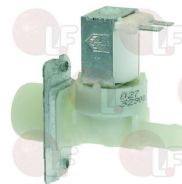

RANCILIO

3120005 SOLENOID VALVE 329 220/240V $\varnothing$ 10 mm
solenoid valve 180° - 220/240V 50/60Hz - max 90°C
inlet 3/4" - outlet $\varnothing$ 10 mm