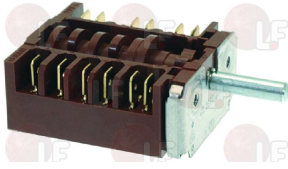

## Rotary switches

**3057198 SELECTOR SWITCH 2-0-1 POSITIONS**  
D-shaped pin 6x4.6 mm  
for Dishwasher (RANCILIO) - Series LTB

RANCILIO 34030067

**3057329 START SELECTOR SWITCH 0-1**  
for Dishwasher hood type (RANCILIO) LS1105