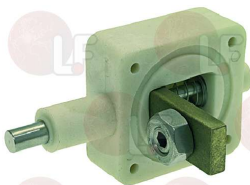

RANCILIO 15705010

3240605 DOOR MICROSWITCH M1AX20 10A 250V