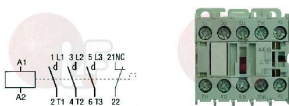

Remote control switches

3351209 CONTACTOR AEG LS05 9A 230V 4Kw
coil 230V 50/60Hz
3 normally open contacts
1 normally closed auxiliary contact