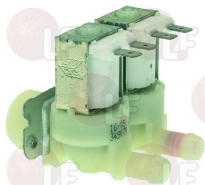

RANCILIO 65240011

3120556 2-WAY SOLENOID VALVE 230V 50/60Hz 3/4"
2 outlets $\varnothing$ 12 mm