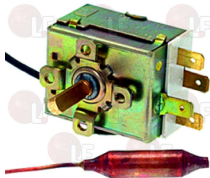

RANCILIO 32200051

RANCILIO 34200051

3444229 SINGLE-PHASE THERMOSTAT 90°C
covered capillary 1000 mm
bulb $\varnothing$ 9x40 mm
15A 250V
D shaft $\varnothing$ 6x4.6 mm
for Dishwasher (COMENDA) - Series FC - F45 - F55
F80 - Series LF
for Dishwasher (HOONVED) C6DE
for Dishwasher hood type (COMENDA) C155 - C75
for Glasswasher/Cupwasher (RANCILIO) - Series LT