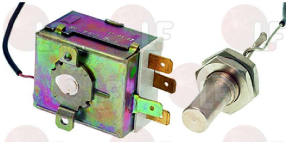

Suitable for:

RANCILIO

Suitable for:

Thermostats

3444604 SET TEMPERATURE THERMOSTAT F/TANK 53°C
preset temperature
covered capillary 600 mm
button bulb $\varnothing$ 14x31 mm
16A 250V
for Dishwasher (ELETTOBAR) E50 - E51 - E52 - E55
510F
for Dishwasher (MODULAR) OPT50
for Glasswasher/Cupwasher (ELETTOBAR) E45 - E46
for Glasswasher/Cupwasher (MODULAR) OPT40