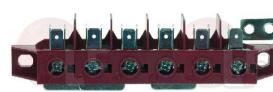

RANCILIO 65220011

3247009 6-POLE TERMINAL BLOCK FV122/B 40A 600V
for cable max 6 mm²
operating temperature 150°C
nominal voltage 450 V