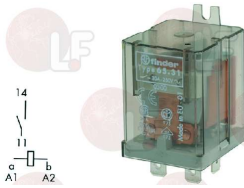

RANCILIO 65229036

3351602 RELAY 65.31 30A 250V
1 cut-off contact
coil 230V 50/60Hz