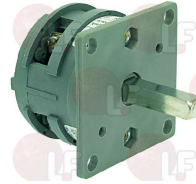

## Rotary switches

**3057198 SELECTOR SWITCH 2-0-1 POSITIONS**  
D-shaped pin 6x4.6 mm  
for Dishwasher (RANCILIO) - Series LTB

RANCILIO 34030067

**3057329 START SELECTOR SWITCH 0-1**  
for Dishwasher hood type (RANCILIO) LS1105