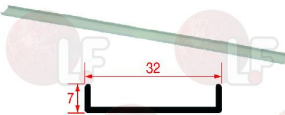

RANCILIO 65437057

3786037 DOOR GASKET 567x32 mm
profile dimensions 32x7 mm
for Dishwasher (ELETTROBAR) E50 - E51