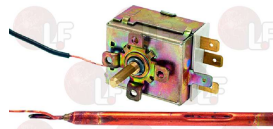

RANCILIO 65236043

3444268 SINGLE-PHASE THERMOSTAT 0-90°C
covered capillary 1000 mm
bulb $\varnothing$ 6.5x95 mm
15A 250V
D shaft $\varnothing$ 6x4.6 mm
for Dishwasher (IME OMNIWASH)
for Dishwasher (RANCILIO) - Series LS
for Glasswasher/Cupwasher (RANCILIO) - Series LT

RANCILIO 34200047

3444230 TWO-POLE THERMOSTAT 165°C
capillary 500 mm - 25A 277V
for Dishwasher (RANCILIO) - Series LS
for Glasswasher/Cupwasher (RANCILIO) - Series LT
LT155 - LT255