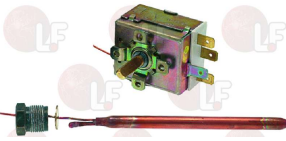

RANCILIO 65236042

3444216 SINGLE-PHASE THERMOSTAT 0-90°C
for boiler and wash tank
covered capillary 1000 mm
bulb $\varnothing$ 6.5x120 mm
with adapter nipple gland $\varnothing$ 14 mm
15A 250V
D shaft $\varnothing$ 6x4.6 mm