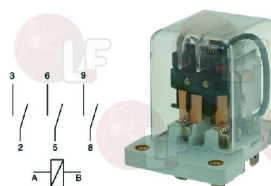

RANCILIO 34200189

3351601 RELAY B1-3 16A 230V 50/60Hz
3 NO contacts