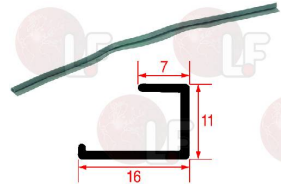

## Gaskets and seals

**6437058 DOOR GASKET**  
profile dimensions 16x11 mm  
for Glasswasher/Cupwasher (ELETTROBAR) E40 - 40F  
400

RANCILIO 65437058

**6437057 DOOR GASKET 395 mm**  
profile dimensions 16x11 mm