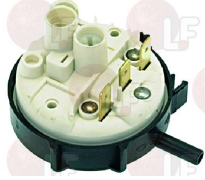

Suitable for:

3320235 PRESSURE SWITCH 110/75 mm 250V 16A
for drain pump