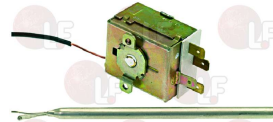

RANCILIO

3444612 SINGLE-PHASE THERMOSTAT FOR BOILER 85°C
15A 250V
covered capillary 600 mm
bulb $\varnothing$ 6x120 mm
for Dishwasher (COLGED) BETA250 - BETA253
BETA258
for Dishwasher (ELETTOBAR) E50 - E51 - E52
for Glasswasher/Cupwasher (COLGED) BETA245
for Glasswasher/Cupwasher (ELETTOBAR) E41 - E42
E45 - E46