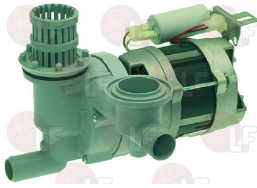

Suitable for:

3122196 ELECTRO-PUMP LGB W210SX 0.32HP 230V 50Hz
motor revolutions 2800
0.32HP 230V 50Hz 1.1A - capacitor 6.3 μ f
for Glasswasher/Cupwasher (ELETTROBAR) E40