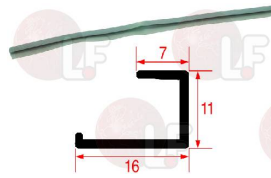

## Gaskets and seals

**6437058 DOOR GASKET**  
profile dimensions 16x11 mm  
for Glasswasher/Cupwasher (ELETTROBAR) E40 - 40F  
400

RANCILIO 65437058

**6437057 DOOR GASKET 395 mm**  
profile dimensions 16x11 mm