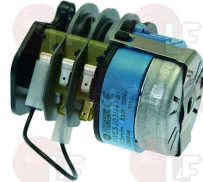

3322609 TIMER PWE5 3 CAMS

without shaft
previous model 600/636/5200
for Dishwasher (COLGED) STEEL 41
for Dishwasher (ELETTROBAR) S651 - S653 - S655
for Glasswasher/Cupwasher (ELETTROBAR) E35 - S621
S623 - S624 - S626 - S631 - S633 - S634 - S636
11F - 11FD - 11R - 11RD
for Glasswasher/Cupwasher (ZANUSSI) CRYSTAL11
CRYSTAL22 - LTB11 - LTB12 - LTB22