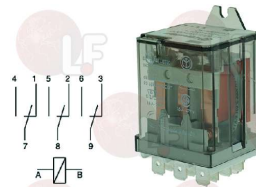

RANCILIO 34200192

RANCILIO 65229024

RANCILIO 68023190

**3351021 RELAY 62.82 16A 230V 50/60Hz**  
2 switching contacts

RANCILIO 65929115

**3351008 RELAY 62.83 16A 230V 50/60Hz**  
3 switching contacts  
for CIMBALI MAGNUM-SPECIAL-6/S-6/SNEW  
for FAEMA MD3000  
for SILANOS 030A-N50/90/700-E1000