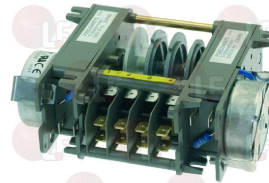

### 3322613 TIMER 7804DV 4 CAMS

2 motors 230V 50/60HZ  
cycle from 1' to 20'  
for Dishwasher (COLGED) BETA250 - BETA253 - BETA50  
for Dishwasher (ELETTROBAR) E50 - E51 - E52  
for Glasswasher/Cupwasher (ELETTROBAR) E46 - 460F  
460FD