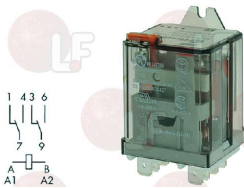

Suitable for:

3351901 RELAY 60.62 10A 230V 50/60Hz
2 switching contacts

RANCILIO 65229023

Suitable for:

3351605 RELAY 60.63 10A 230V 50/60Hz
3 switching contacts
for CIMBALI JUNIOR

RANCILIO 34200192

RANCILIO 65229024

RANCILIO 68023190

3351021 RELAY 62.82 16A 230V 50/60Hz
2 switching contacts

RANCILIO 65929115

3351008 RELAY 62.83 16A 230V 50/60Hz
3 switching contacts
for CIMBALI MAGNUM-SPECIAL-6/S-6/SNEW
for FAEMA MD3000
for SILANOS 030A-N50/90/700-E1000

RANCILIO 65229036

3351602 RELAY 65.31 30A 250V
1 cut-off contact
coil 230V 50/60Hz

RANCILIO 65229029

Remote control switches

3351209 CONTACTOR AEG LS05 9A 230V 4Kw
coil 230V 50/60Hz
3 normally open contacts
1 normally closed auxiliary contact

RANCILIO 65229032

Rinse aid pumps and accessories

3090310 DETERGENT DISPENSER PBR3 230V 50Hz
santoprene tube 3 L/h

RANCILIO 65209016

3090351 SANTOPRENE DIAPHRAGM-TUBE
with connections

RANCILIO 65143219