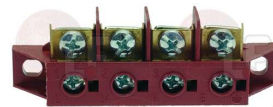

Suitable for:

Suitable for:

3319747 2-POLE ON-OFF SWITCH
for Dishwasher (RANCILIO) - Series LS - Series LT
Series LTB

RANCILIO 34030056

Telethermometers

3441084 TELETHERMOM.58x25 mm 0-120°C TR58.25P
plastic case
black dial
capillary length 1500 mm
for Glasswasher/Cupwasher (SAN MARCO) PROTOS
ROTOR
for Pan/utensilwashing machines (MACH) MLP60E

RANCILIO

Terminal blocks

3247016 3-POLE TERMINAL BLOCK FV273 40A 450V
for cable max 6 mm²
operating temperature 150°C
nominal voltage 450 V
for Glasswasher/Cupwasher (SILANOS) R20 - 020
030
for Glasswasher/Cupwasher (WHIRLPOOL) AGB641
AGB642 - AGB643 - AGB647 - AGB782

RANCILIO 34150023

3247037 4-POLE TERMINAL BLOCK FV173 40A 600V
for cable max 6 mm²
operating temperature 150°C
nominal voltage 450 V

RANCILIO 65220010

3247011 6-POLE TERMINAL BLOCK FV122 40A 600V
for cable max 6 mm²
operating temperature 150°C
nominal voltage 450 V

RANCILIO 65220011

3247009 6-POLE TERMINAL BLOCK FV122/B 40A 600V
for cable max 6 mm²
operating temperature 150°C
nominal voltage 450 V

RANCILIO 34150024