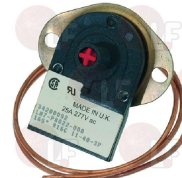

RANCILIO 34200092