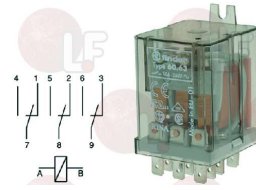

RANCILIO 65229023

Suitable for:

3351605 RELAY 60.63 10A 230V 50/60Hz
3 switching contacts
for CIMBALI JUNIOR

RANCILIO 34200192

RANCILIO 65229024

RANCILIO 68023190

3351021 RELAY 62.82 16A 230V 50/60Hz
2 switching contacts