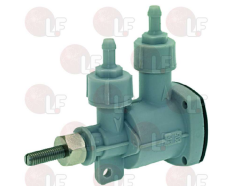

RANCILIO 15705005

3090601 HYDRAULIC INJECTOR SP205
complete with spring and bellows