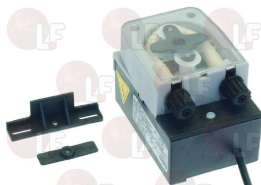

Rinse aid pumps and accessories

3090310 DETERGENT DISPENSER PBR3 230V 50Hz
santoprene tube 3 L/h